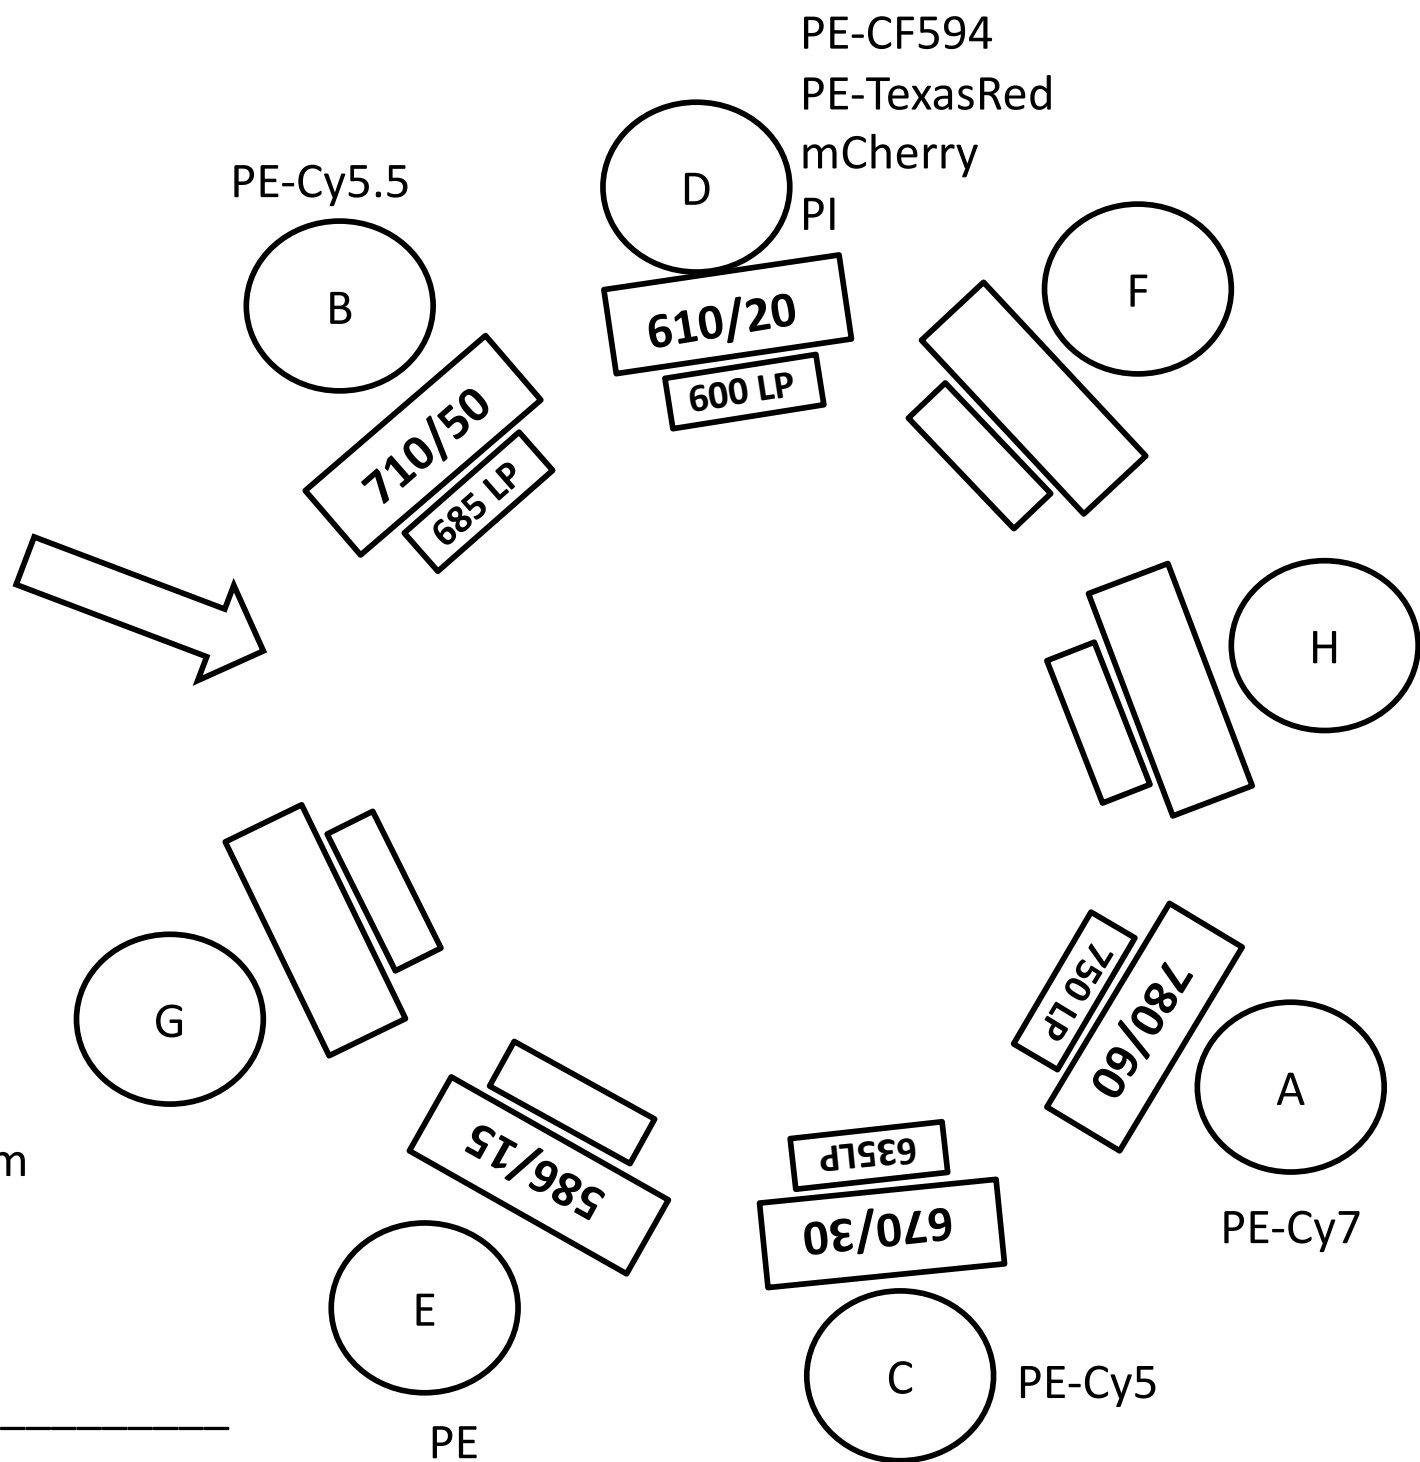

Manufacturer: \_\_\_\_\_

Instrument: X20

Date: 2020-04-15

By: Anna

LASER: Yellow-Green

Wavelength: 561 nm

Power: 50 mW

Manufacturer: \_\_\_\_\_

Instrument: X20

Date: 2020-04-15

By: Anna

APC-Cy7  
APC-AlexaFluor780

APC  
AlexaFluor 647

LASER: Red

Wavelength: 640 nm

Power: 40 mW