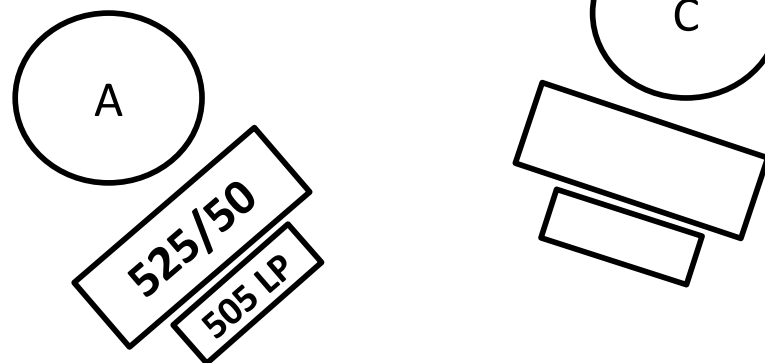

Instrument: X20

Date: 2020-04-15

By: Anna

BUV 496  
Indo-1 (blue)

LASER: UV

Wavelength: 355 nm

Power: 15 mW

Manufacturer: \_\_\_\_\_

Instrument: X20

Date: 2020-04-15

By: Anna

LASER: Violet

Wavelength: 405 nm

Power: 50 mW

Manufacturer: \_\_\_\_\_

Instrument: X20