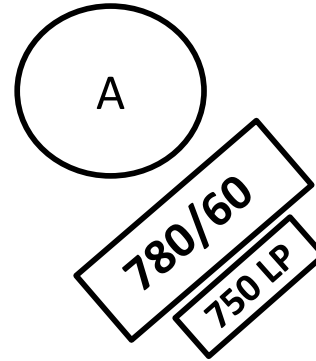

Instrument: X20

Date: 2020-04-15

By: Anna

APC-Cy7
APC-AlexaFluor780