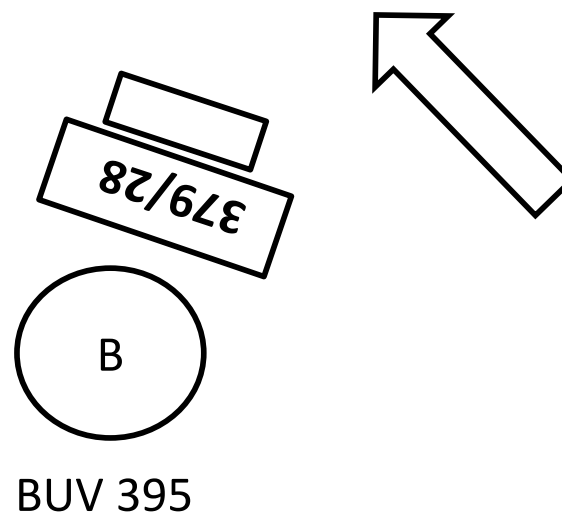

Instrument: X20

Date: 2020-04-15

By: Anna

BUV 496  
Indo-1 (blue)

LASER: UV

Wavelength: 355 nm

Power: 15 mW

Manufacturer: \_\_\_\_\_

Instrument: X20

Date: 2020-04-15

By: Anna

LASER: Violet

Wavelength: 405 nm

Power: 50 mW

Manufacturer: \_\_\_\_\_

Instrument: X20

Manufacturer: \_\_\_\_\_

Instrument: X20

Date: 2020-04-15

By: Anna

LASER: Yellow-Green

Wavelength: 561 nm

Power: 50 mW

Manufacturer: \_\_\_\_\_

Instrument: X20

Date: 2020-04-15

By: Anna

APC-Cy7  
APC-AlexaFluor780

APC  
AlexaFluor 647

LASER: Red

Wavelength: 640 nm

Power: 40 mW