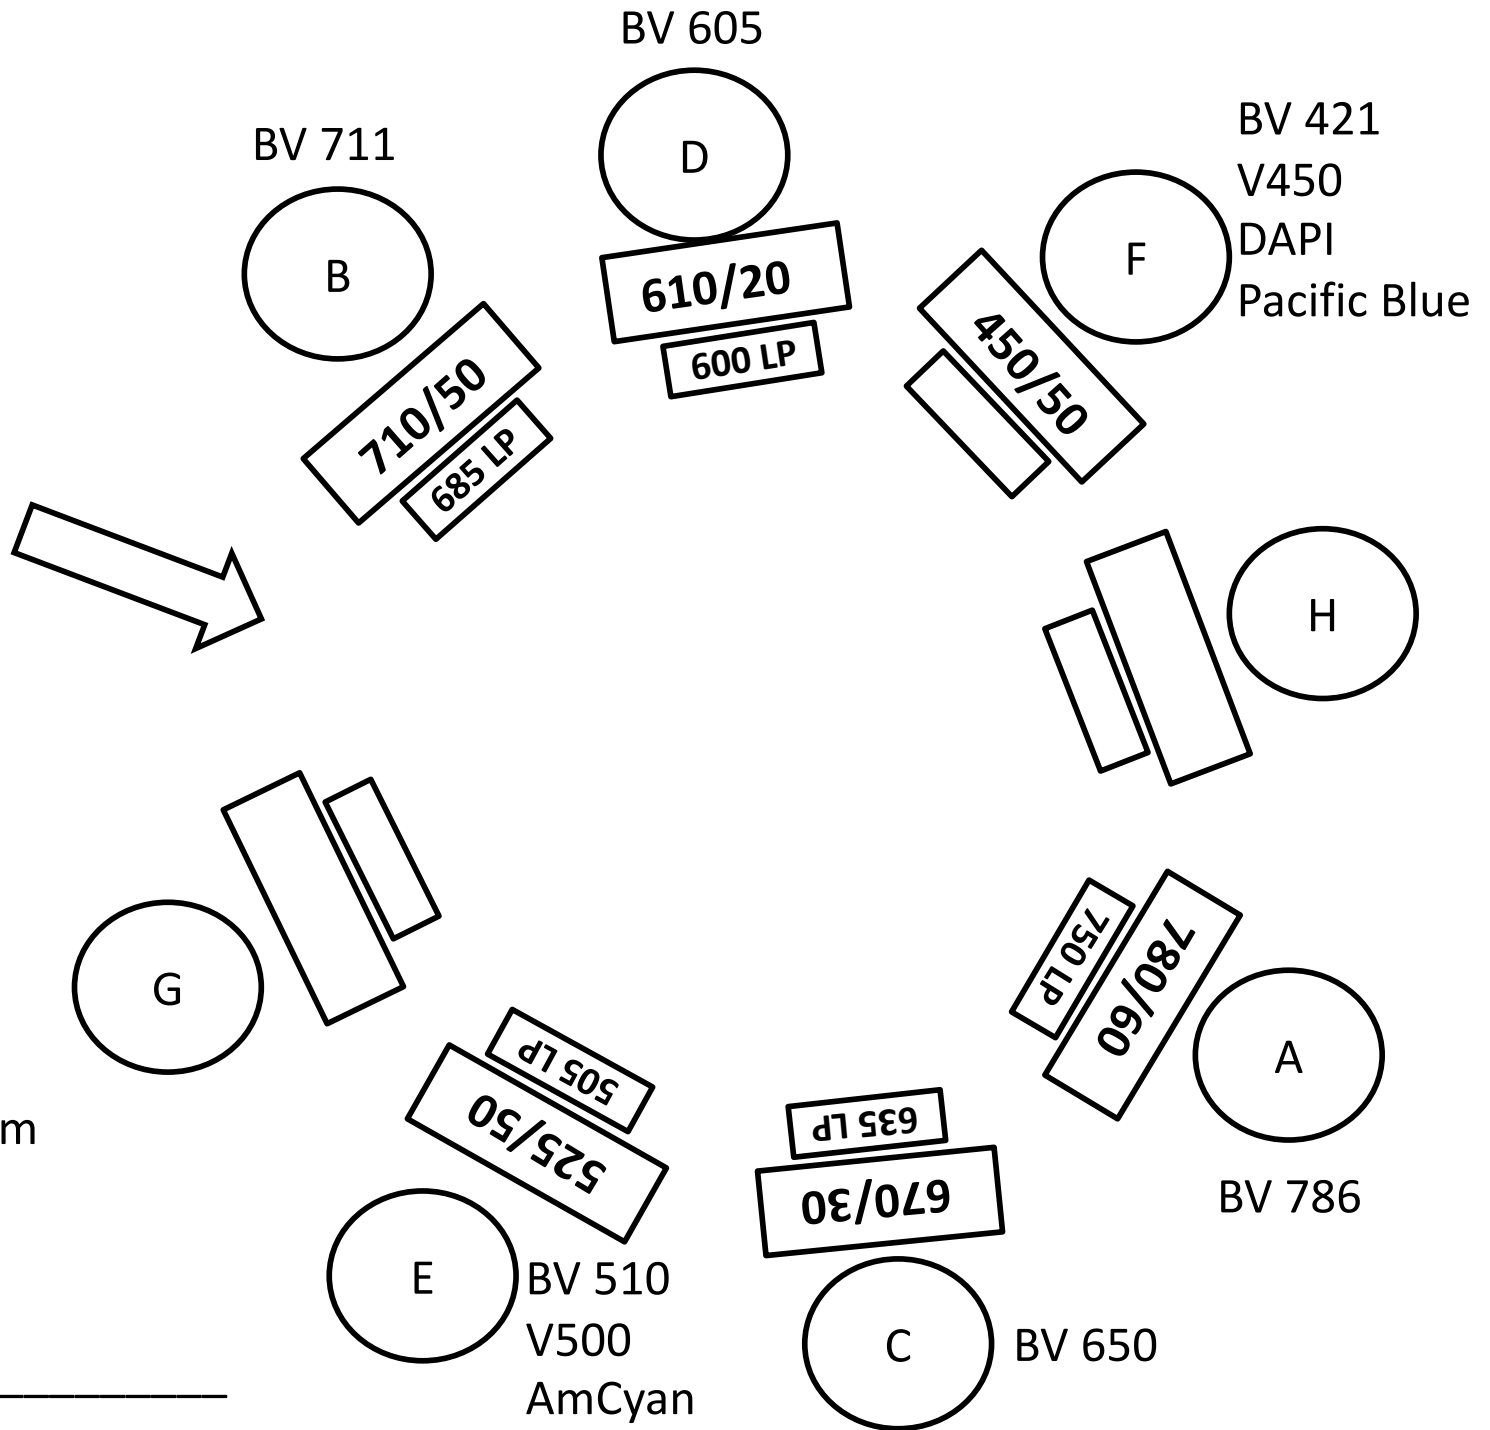

Instrument: X20

Date: 2020-04-15

By: Anna

LASER: Violet

Wavelength: 405 nm

Power: 50 mW

Manufacturer: \_\_\_\_\_

Instrument: X20

Date: 2020-04-15

By: Anna

PerCP-Cy5.5  
PerCP-AlexaFluor 700

SSC

FITC  
AlexaFluor 488  
GFP

LASER: Blue

Wavelength: 488 nm

Power: 60 mW

Manufacturer: \_\_\_\_\_

Instrument: X20

Date: 2020-04-15

By: Anna

LASER: Yellow-Green

Wavelength: 561 nm

Power: 50 mW

Manufacturer: \_\_\_\_\_

Instrument: X20

Date: 2020-04-15

By: Anna

APC-Cy7  
APC-AlexaFluor780

APC  
AlexaFluor 647

LASER: Red

Wavelength: 640 nm

Power: 40 mW