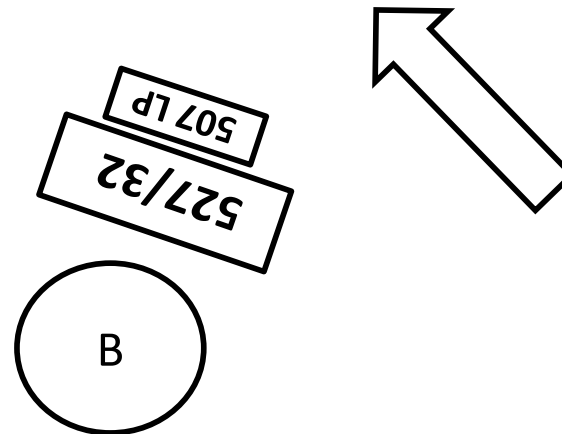

Instrument: Melody

Date: 2020-04-23

By: Anna

PerCP-Cy5.5  
PerCP-AlexaFluor 700

SSC

FITC  
AlexaFluor 488  
GFP

LASER:

Wavelength: 488 nm

Power: \_\_\_\_\_ mW

Manufacturer: \_\_\_\_\_

BV 421  
V450  
DAPI  
Pacific Blue

Instrument: Melody

Date: 2020-04-23

By: Anna

LASER: Yellow-Green

Wavelength: 561 nm