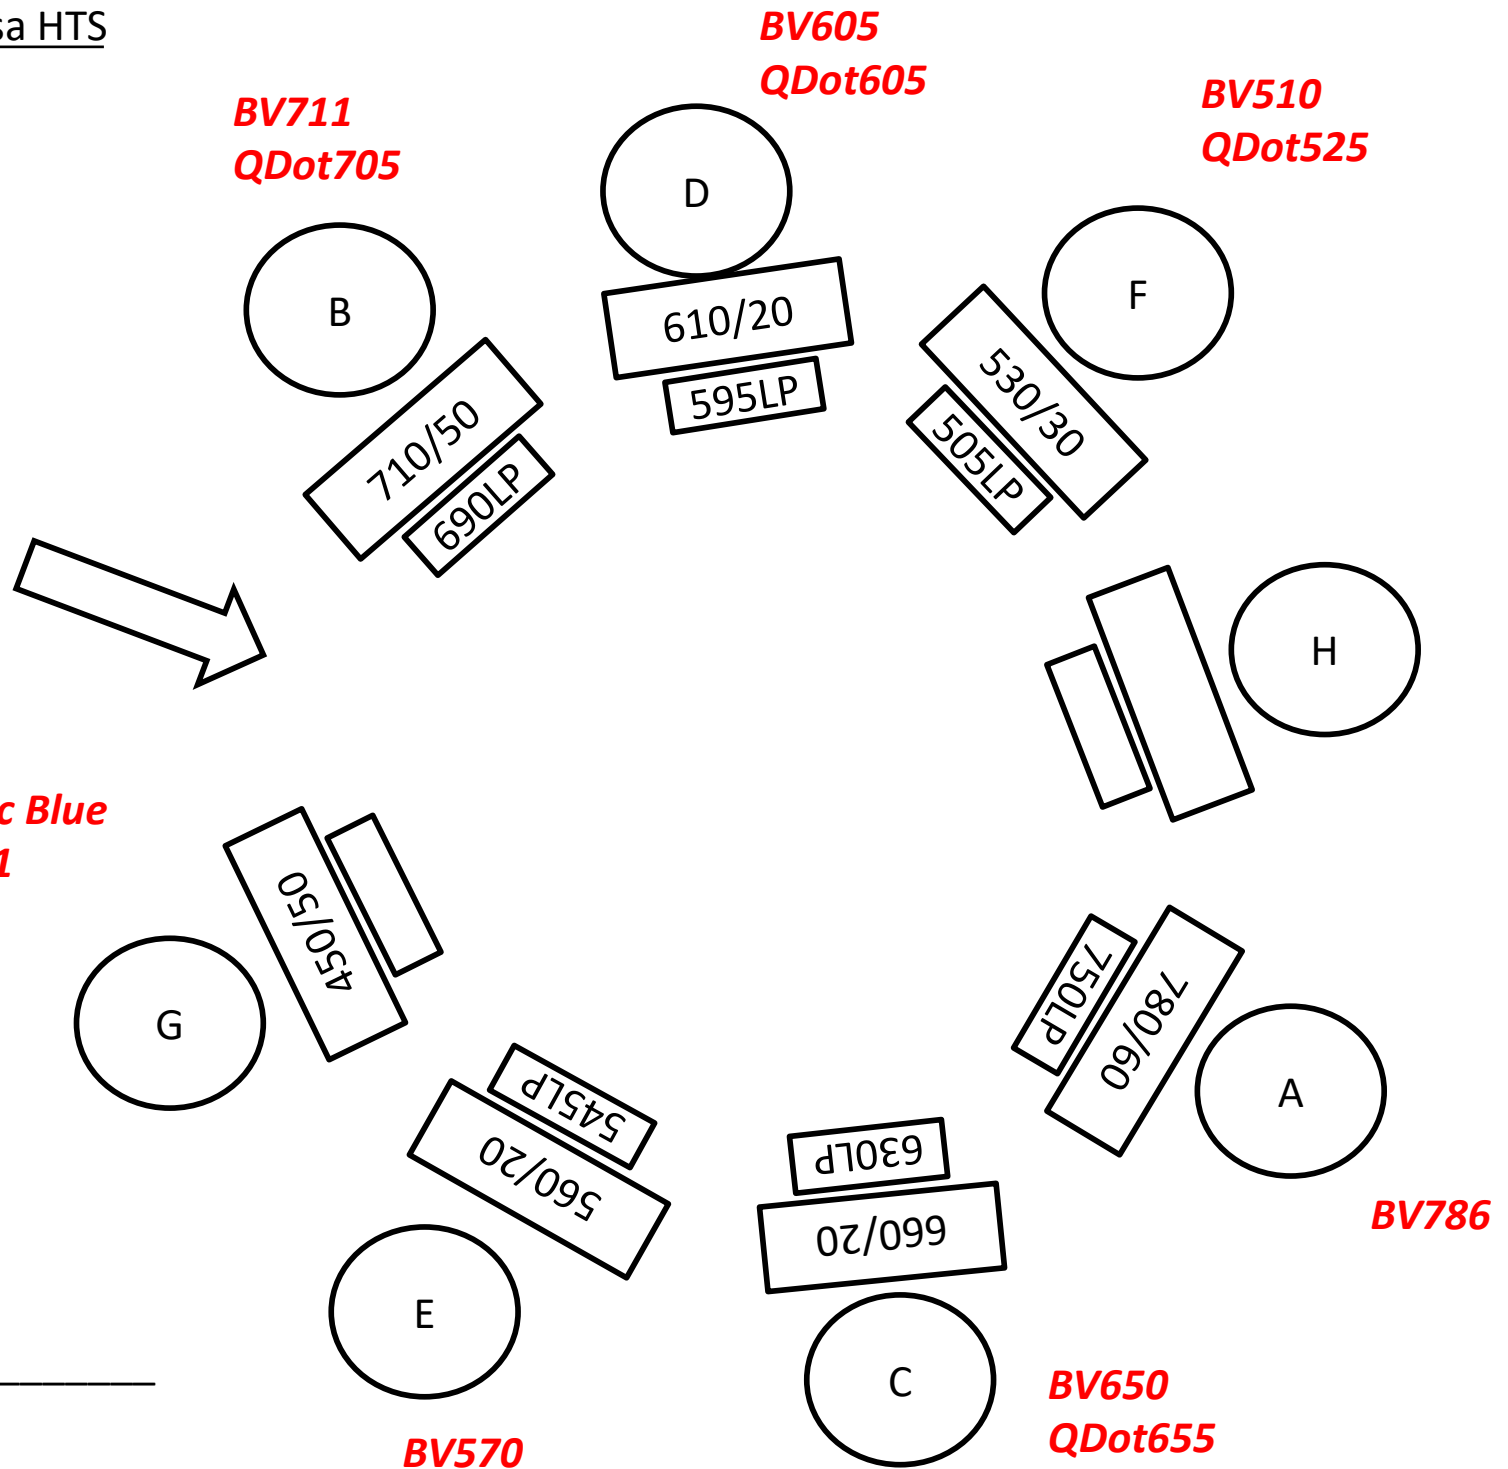

Date: 31 Mar 2015

By: Teia

LASER: Blue Alt #2

Wavelength: 488 nm

Power: 50 mW

Manufacturer: Coherent Sapphire

Instrument: LSR Fortessa HTS

Date: 31 Mar 2015

By: Teia

LASER: Yellow-Green

Wavelength: 561 nm

Power: 50 mW

Manufacturer: _____

Instrument: LSR Fortessa HTS

Date: 31 Mar 2015

By: Teia

LASER: Violet

Wavelength: 405 nm

Power: 40 mW

Manufacturer: _____

Instrument: LSR Fortessa HTS

Date: 31 Mar 2015

By: Teia

APC-Cy7
APC-eFlour 780

APC

LASER: Red

Wavelength: 640 nm

Power: 40 mW

Manufacturer: _____

Alexa Flour 700