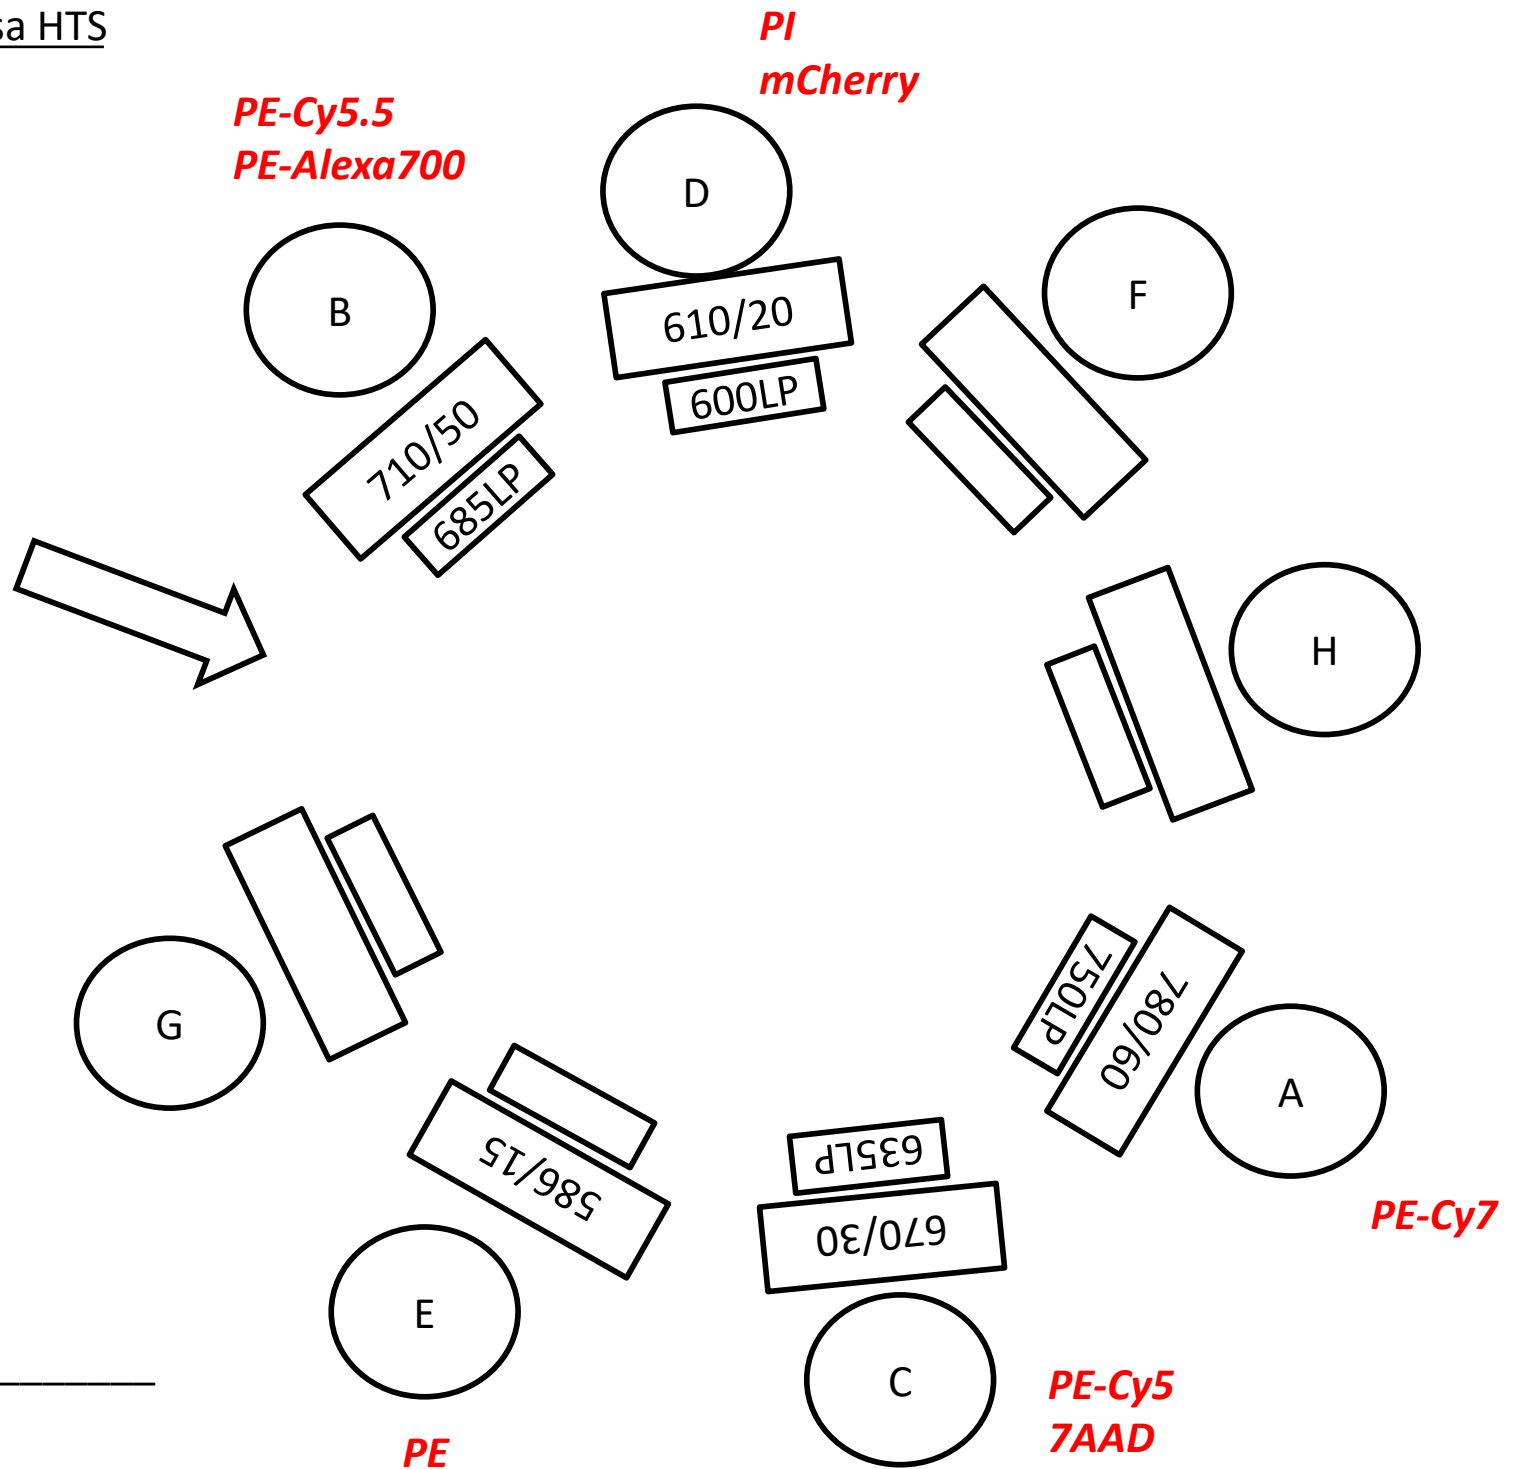

Date: 31 Mar 2015

By: Teia

LASER: Blue Alt #2

Wavelength: 488 nm

Power: 50 mW

Manufacturer: Coherent Sapphire

Instrument: LSR Fortessa HTS

Date: 31 Mar 2015

By: Teia

LASER: Yellow-Green

Wavelength: 561 nm

Power: 50 mW

Manufacturer: _____

Instrument: LSR Fortessa HTS

Date: 31 Mar 2015

By: Teia

LASER: Violet

Wavelength: 405 nm

Power: 40 mW

Manufacturer: _____

Instrument: LSR Fortessa HTS

Date: 31 Mar 2015

By: Teia

APC-Cy7
APC-eFlour 780

APC

LASER: Red

Wavelength: 640 nm

Power: 40 mW

Manufacturer: _____

Alexa Flour 700