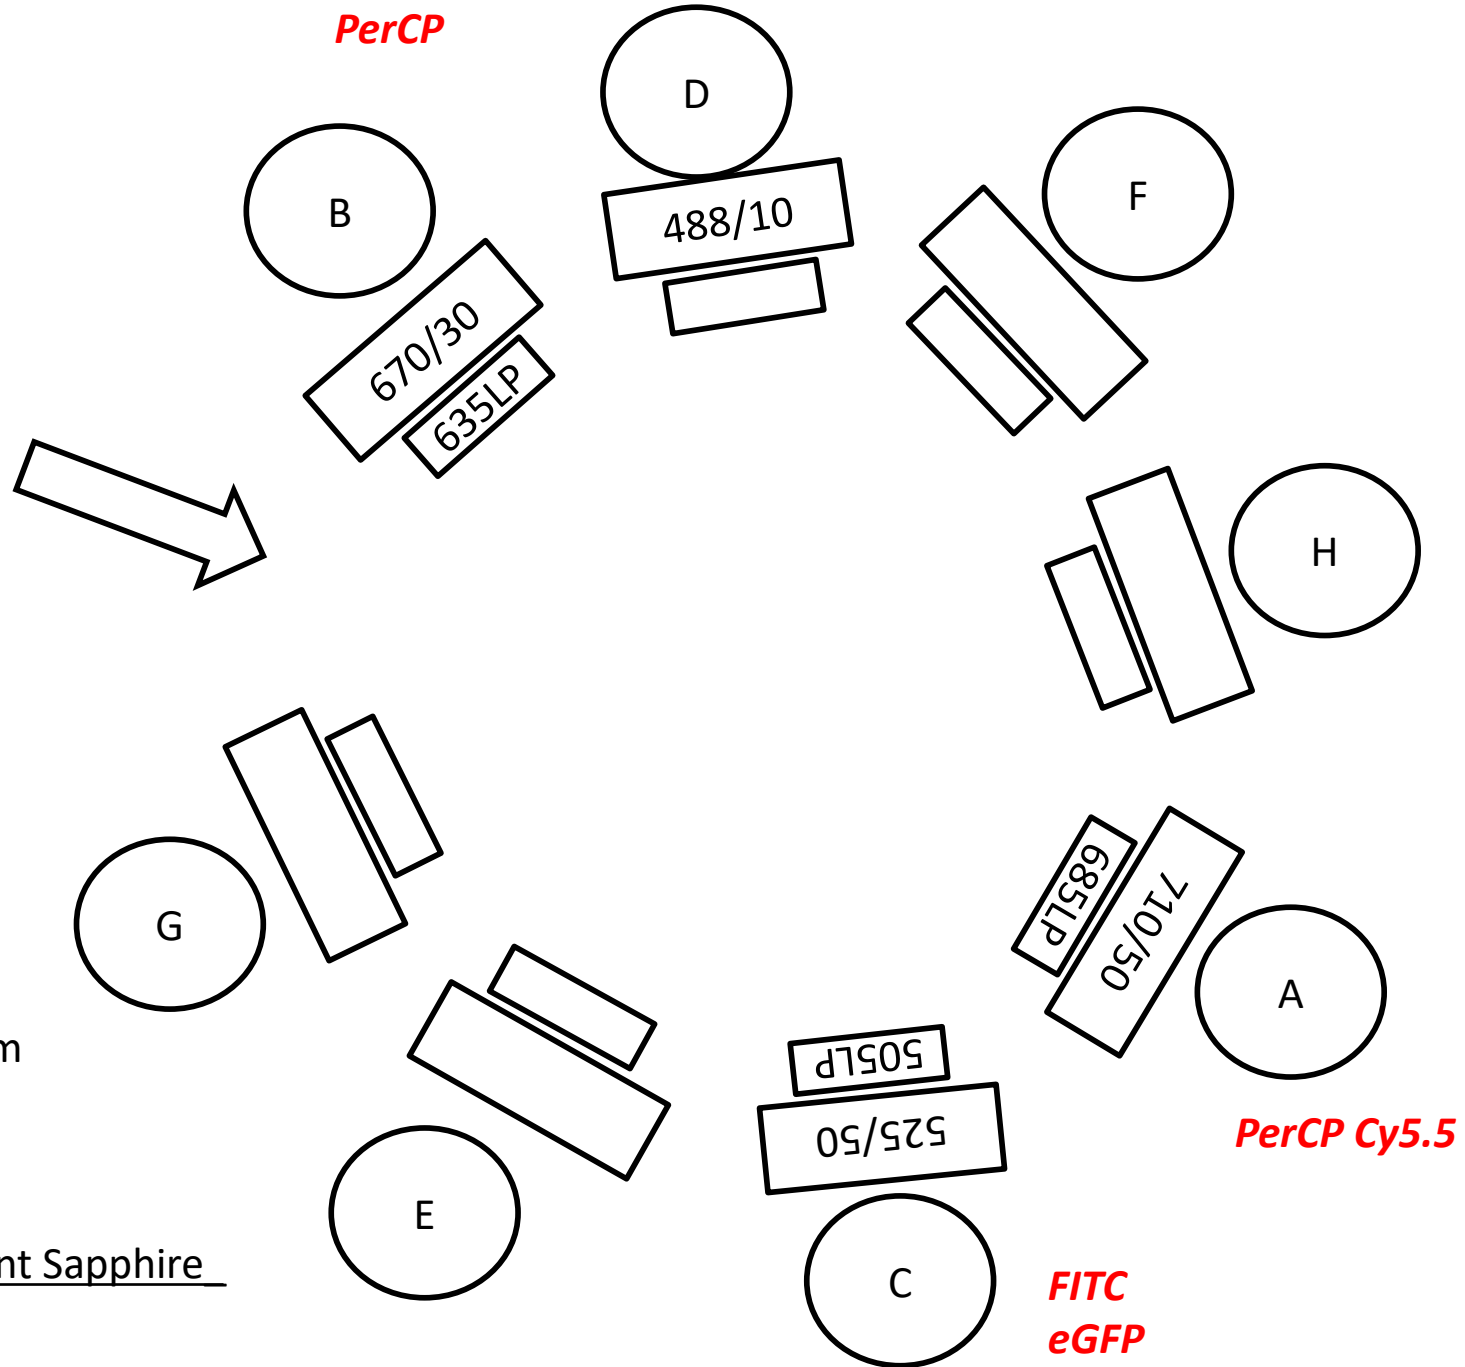

Instrument: LSR Fortessa HTS

Date: 31 Mar 2015

By: Teia

LASER: Blue Alt #1

Wavelength: 488 nm

Power: 50 mW

Manufacturer: Coherent Sapphire

Instrument: LSR Fortessa HTS

Date: 31 Mar 2015

By: Teia

LASER: Blue Alt #2

Wavelength: 488 nm

Power: 50 mW

Manufacturer: Coherent Sapphire

Instrument: LSR Fortessa HTS

Date: 31 Mar 2015

LASER: Violet

Wavelength: 405 nm

Power: 40 mW

Manufacturer: _____

Instrument: LSR Fortessa HTS

Date: 31 Mar 2015

By: Teia

APC-Cy7
APC-eFlour 780

APC

LASER: Red

Wavelength: 640 nm

Power: 40 mW

Manufacturer: _____

Alexa Flour 700