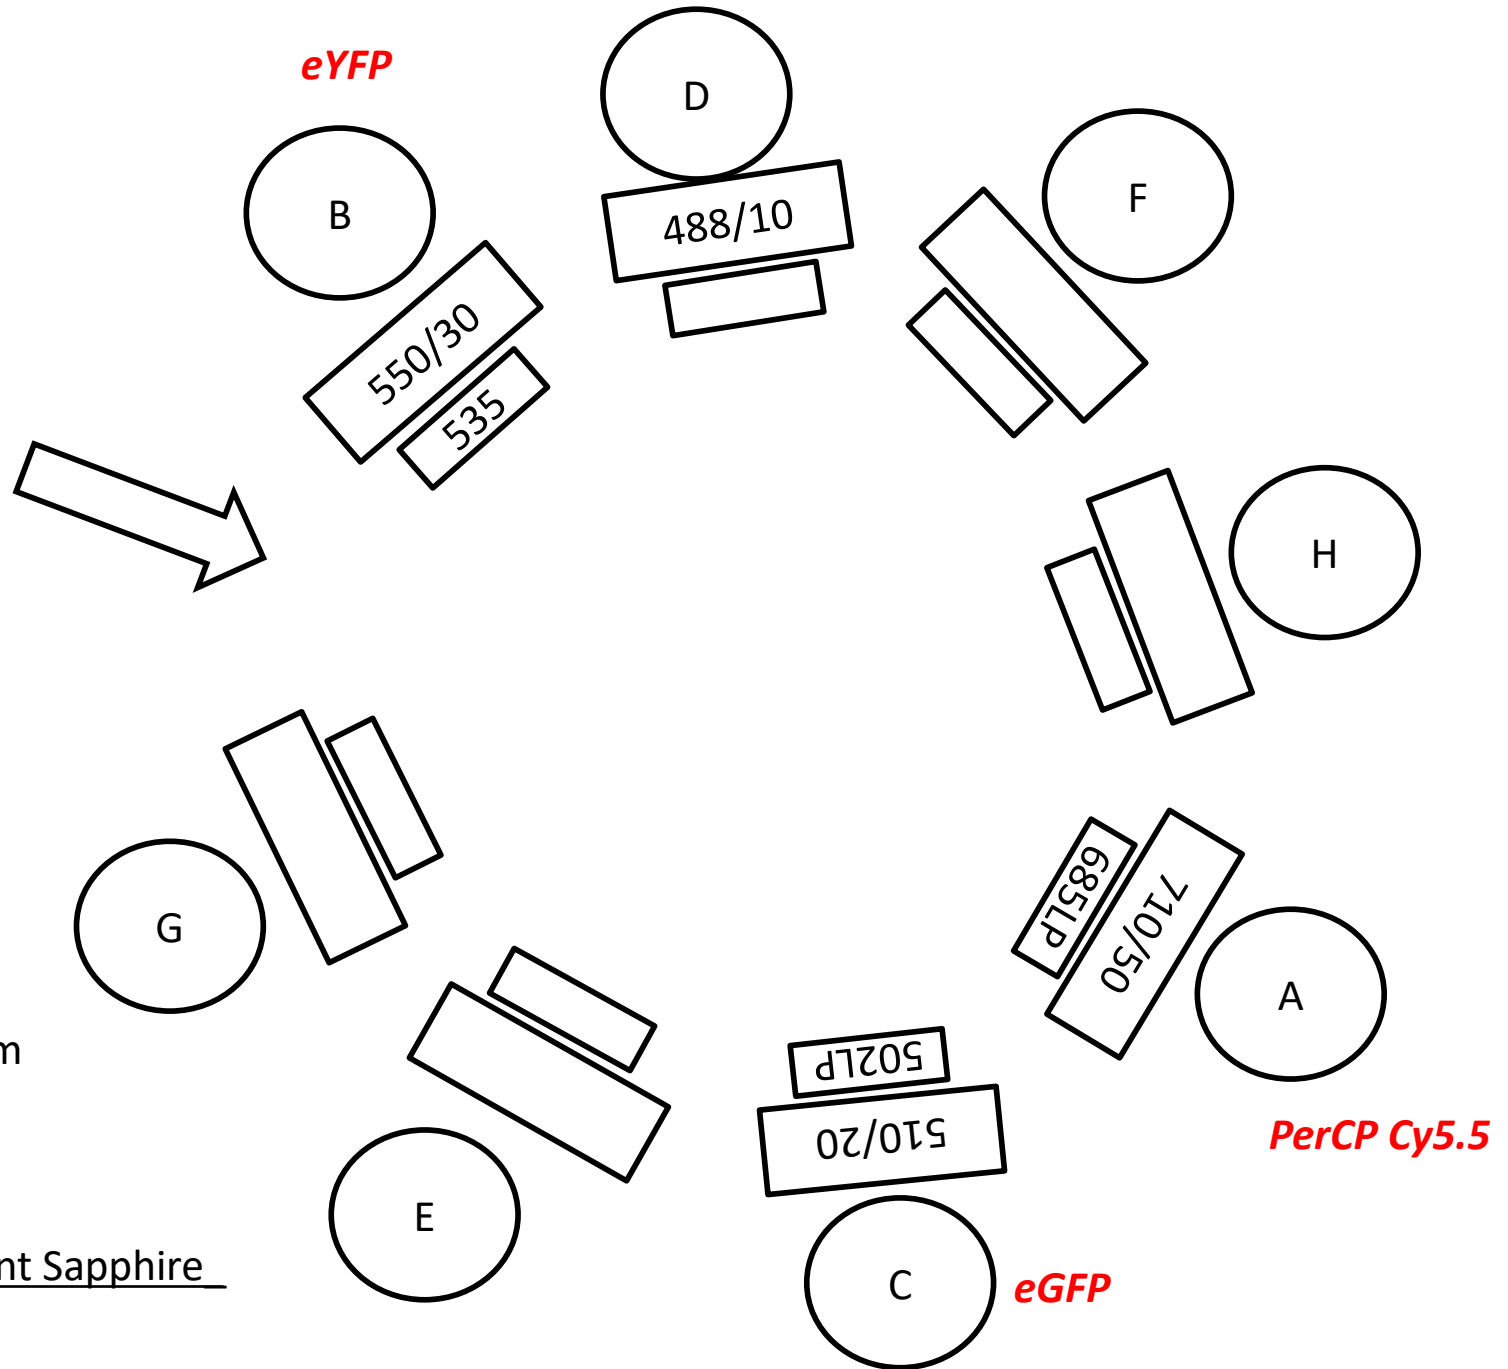

Instrument: LSR Fortessa HTS

Date: 31 Mar 2015

By: Teia

LASER: Blue Alt #1

Wavelength: 488 nm

Power: 50 mW

Manufacturer: Coherent Sapphire

Instrument: LSR Fortessa HTS

Date: 31 Mar 2015

By: Teia

LASER: Blue Alt #2

Wavelength: 488 nm

Power: 50 mW

Manufacturer: Coherent Sapphire

Instrument: LSR Fortessa HTS

Date: 31 Mar 2015

LASER: Violet

Wavelength: 405 nm

Power: 40 mW

Manufacturer: _____

Instrument: LSR Fortessa HTS

Date: 31 Mar 2015

By: Teia

APC-Cy7
APC-eFlour 780

APC

LASER: Red

Wavelength: 640 nm

Power: 40 mW

Manufacturer: _____

Alexa Flour 700